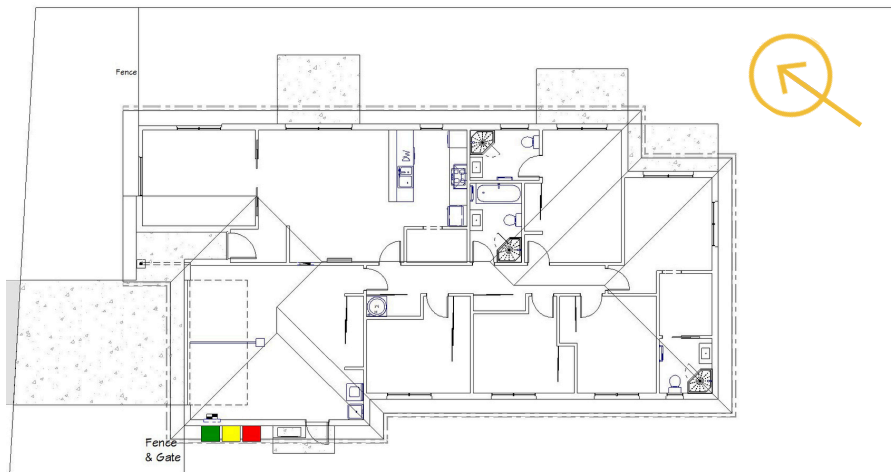

Visit goldenhomes.co.nz for our entire range of Home & Land Packages