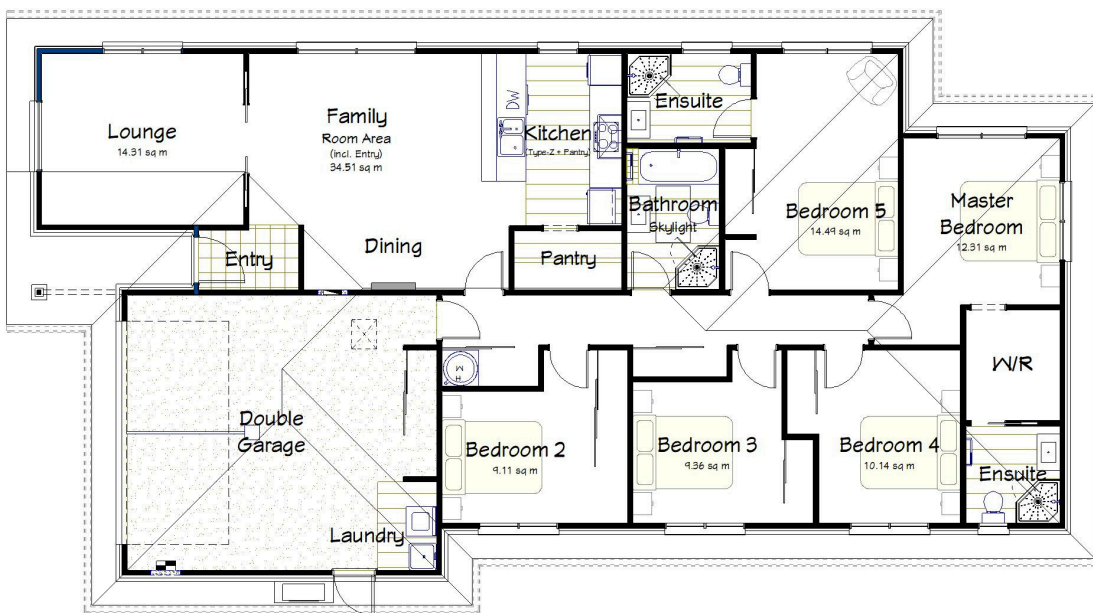

ARTIST IMPRESSION

ASHBURTON

17 Morrison Avenue
LOT 26 SMITHFIELDS

\$765,500

Fixed Price House & Land Package

 5
  2
  3
  2

Land Size Floor Area
540 m² **200 m²**

Floor Plan