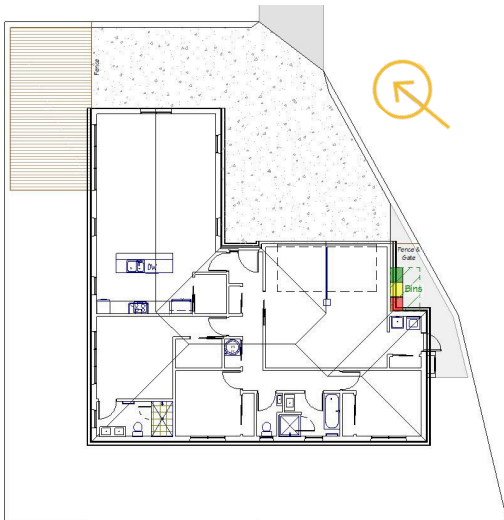

Site Plan

Subdivision Location

Visit goldenhomes.co.nz for our entire range of Home & Land Packages