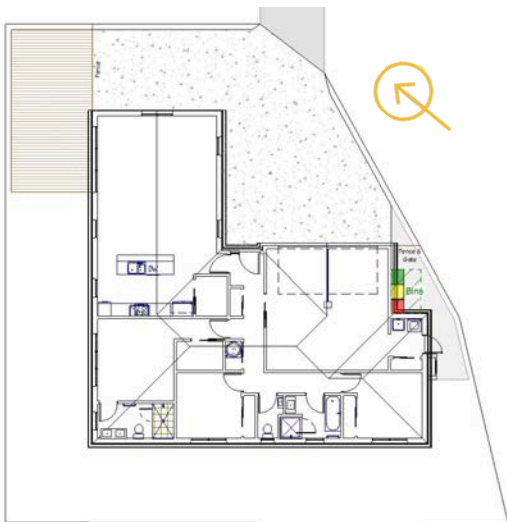

Site Plan

Subdivision Location

Visit goldenhomes.co.nz for our entire range of Home & Land Packages