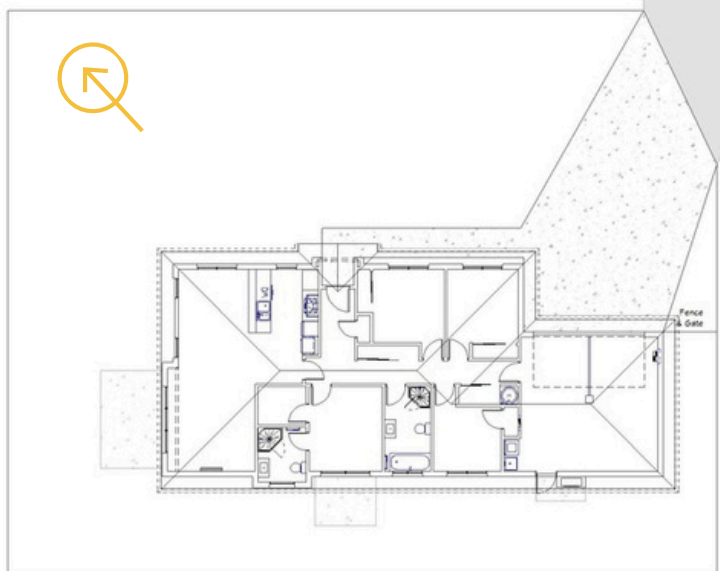

Site Plan

Subdivision Location