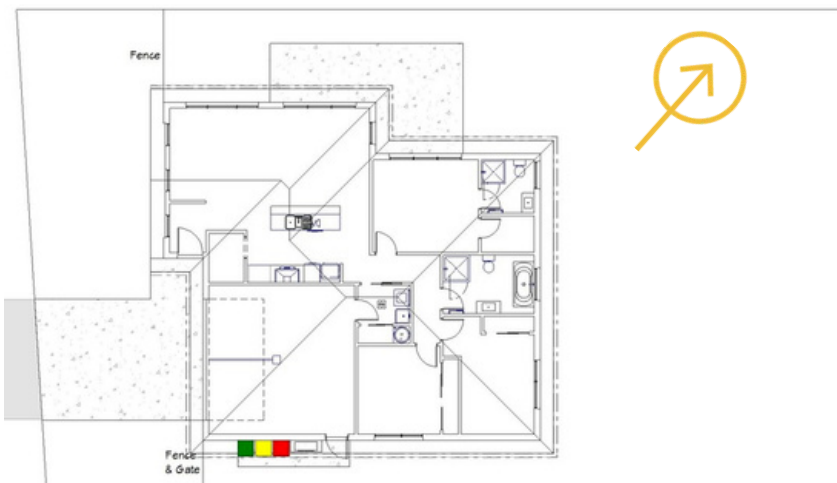

Site Plan

Subdivision Location