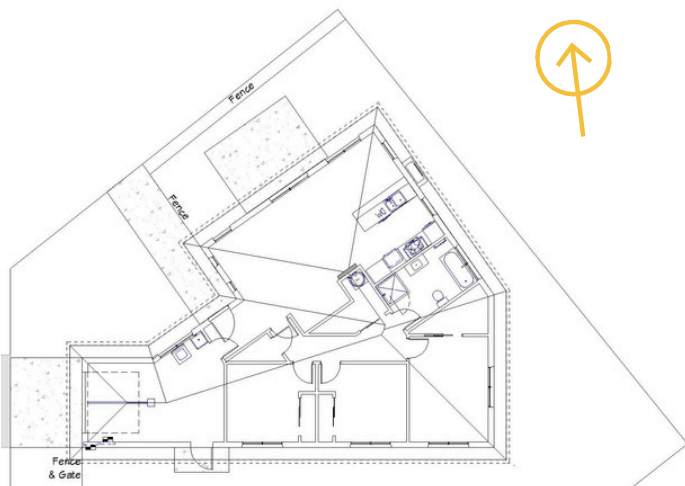

Site Plan

Subdivision Location