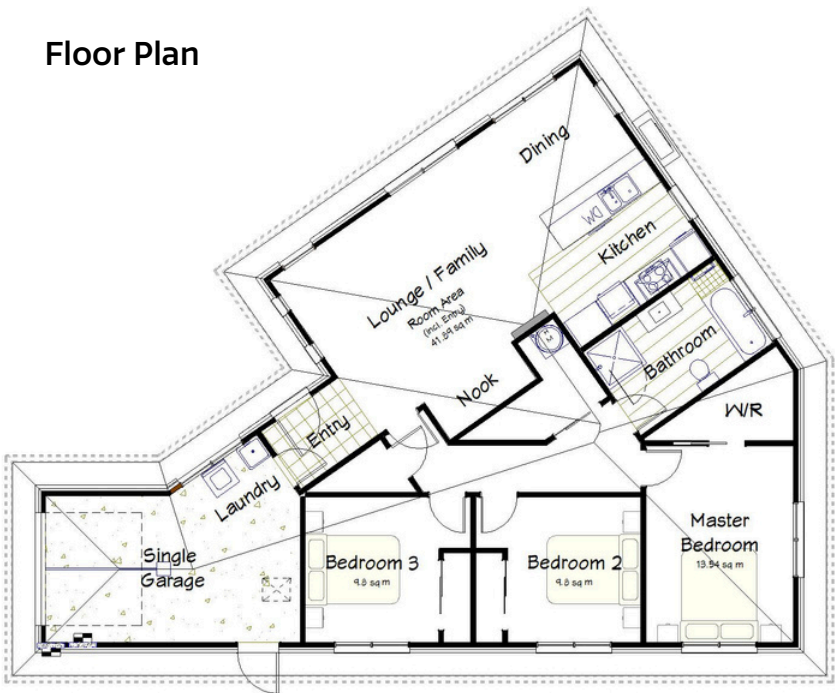

ARTIST IMPRESSION

KAIAPOI

12 Merrin Street
(LOT 384 BEACHGROVE)

\$699,500

Fixed Price House & Land Package

Land Size
336 m²

Floor Area
136.7 m²

Floor Plan